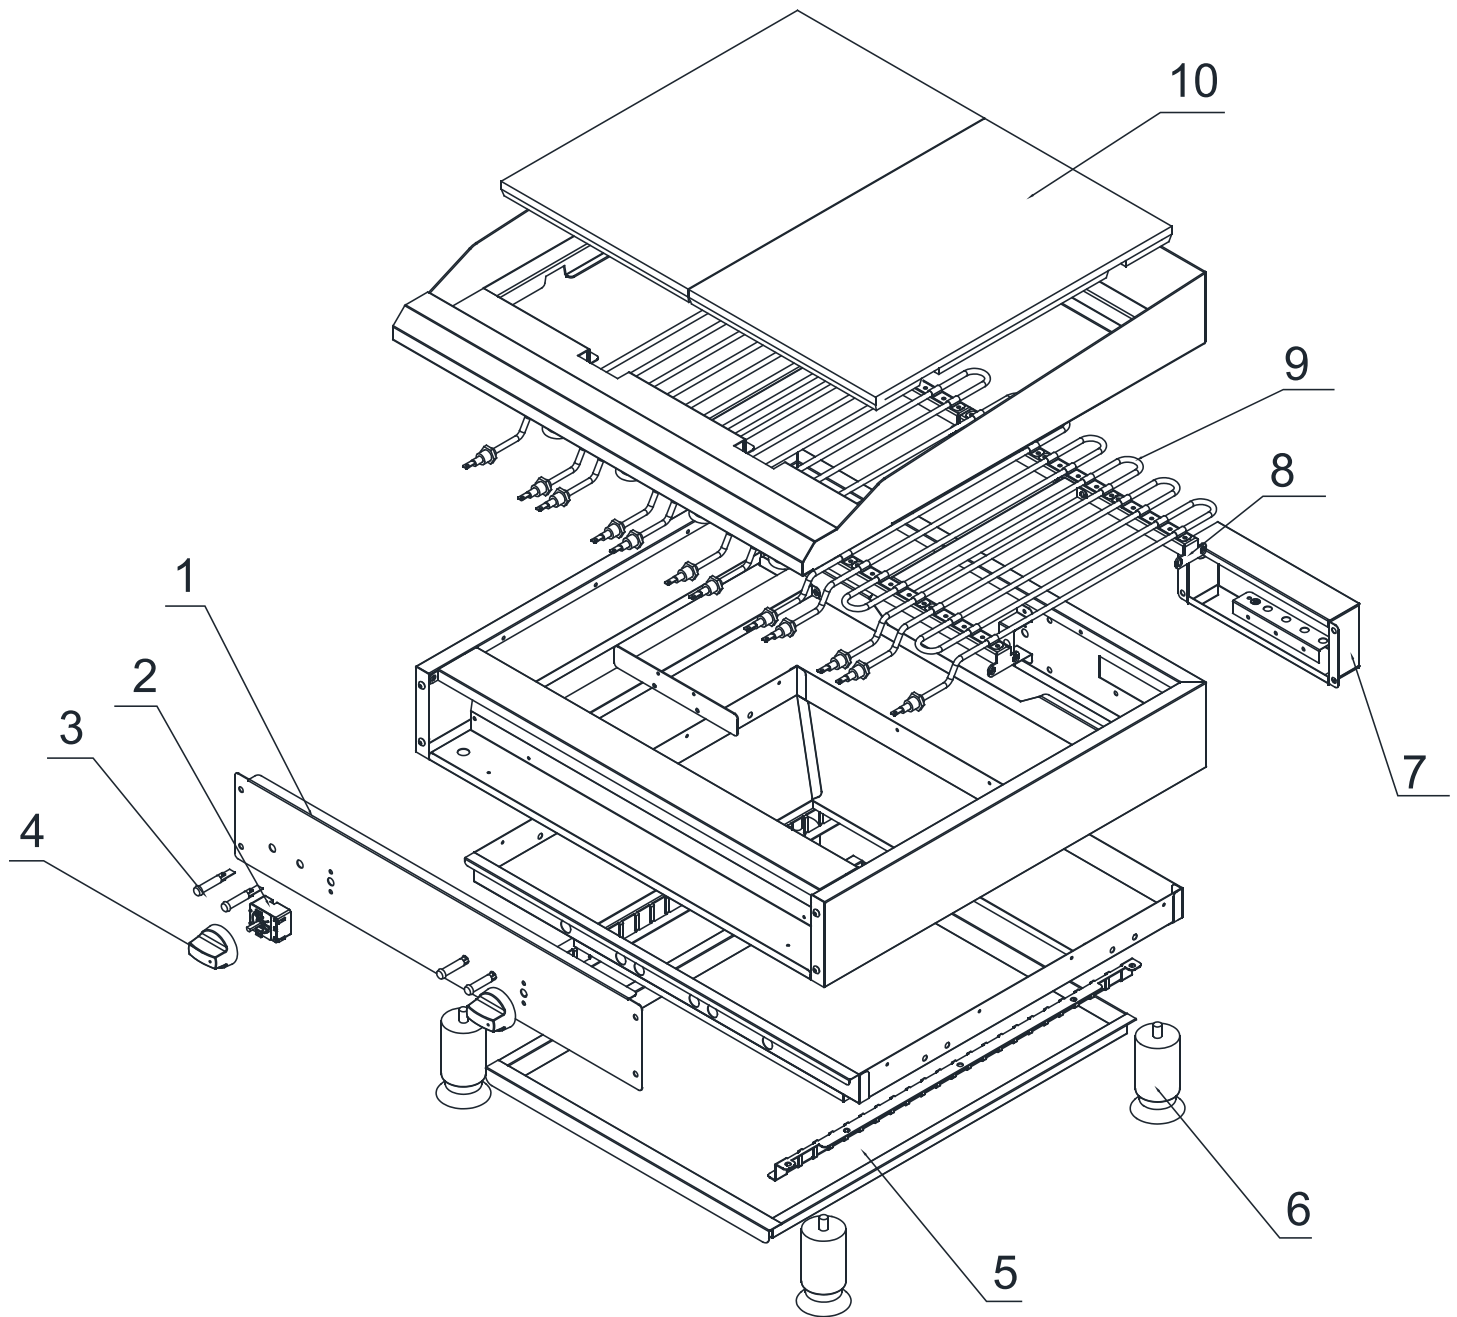

Parts Breakdown

Model CE-CN-0610-DN 46886

Parts Breakdown

Model CE-CN-0610-DN 46886

Item No.	Description	Position	Item No.	Description	Position	Item No.	Description	Position
AG143	Front Panel for 46886	1	AG144	Tray for 46886	5	AG139	Element for 46886	9
AG132	Thermostat for 46886	2	AG136	Feet for 46886	6	AG146	Griddle Plate Flat for 46886	10
AG133	Indicator Light for 46886	3	AG145	Power Box for 46886	7	AG147	Grill Plate Ribbed for 46886	10
AG134	Knob for 46886	4	AG138	Element Support Frame for 46886	8	AG148	Plug and Lead for 46886	11